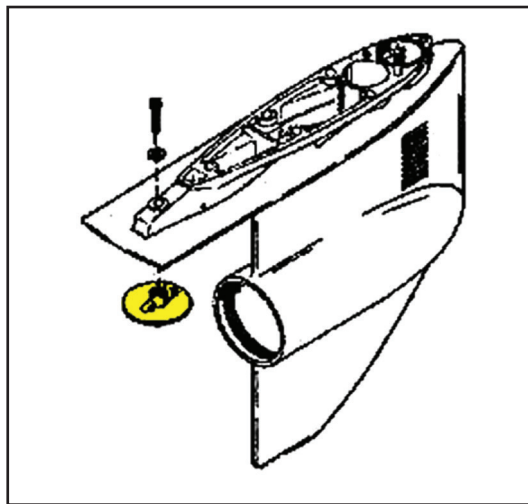

*The Quality
Choice*

INSTALLATION • INSTALACIÓN

Model 95061

INCLUDES • INCLUYE • INCLUDE

- Collar anode for trim rams (2)

- Anode plate for top of ventilation plate (1)

- Skeg for ventilation plate (1)

(Screws Included)

7 19249 95061 7

SEACHOICE PRODUCTS

Pompano Beach, FL U.S.A.
Made in Italy • Hecho en Italia • Fait en Italie

Manufactured by:

TECNOSEAL

MERCURY BRAVO II-III KIT

FOR FRESHWATER ONLY • PARA AGUA DULCE SOLAMENTE • POUR L'EAU DOUCE UNIQUEMENT

The Quality Choice

INSTALLATION • INSTALACIÓN

Model 95071

INCLUDES • INCLUYE • INCLUDE

- Collar anode for trim rams (2)

- Anode plate for top of ventilation plate (1)

- Skeg for ventilation plate (1)

(Screws Included)