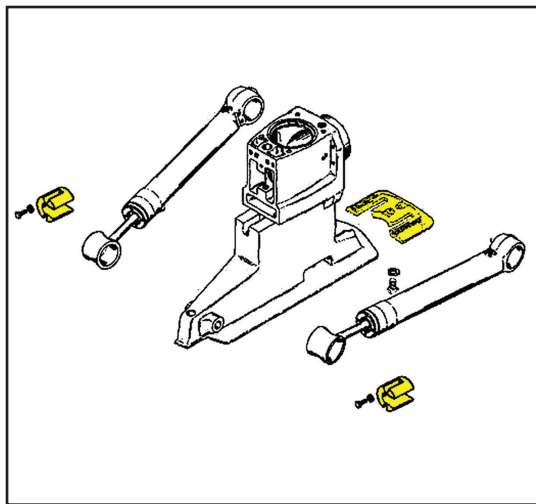

*The Quality
Choice*

INSTALLATION • INSTALACIÓN

Model 95061

INCLUDES • INCLUYE • INCLUDE

- Collar anode for trim rams (2)

- Anode plate for top of ventilation plate (1)

- Skeg for ventilation plate (1)

(Screws Included)

7 19249 95061 7

SEACHOICE PRODUCTS

Pompano Beach, FL U.S.A.
Made in Italy • Hecho en Italia • Fait en Italie

Manufactured by:

TECNOSEAL

MERCURY BRAVO II-III KIT

FOR FRESHWATER ONLY • PARA AGUA DULCE SOLAMENTE • POUR L'EAU DOUCE UNIQUEMENT

The Quality Choice

INSTALLATION • INSTALACIÓN

Model 95071

INCLUDES • INCLUYE • INCLUDE

- Collar anode for trim rams (2)

- Anode plate for top of ventilation plate (1)

- Skeg for ventilation plate (1)

(Screws Included)