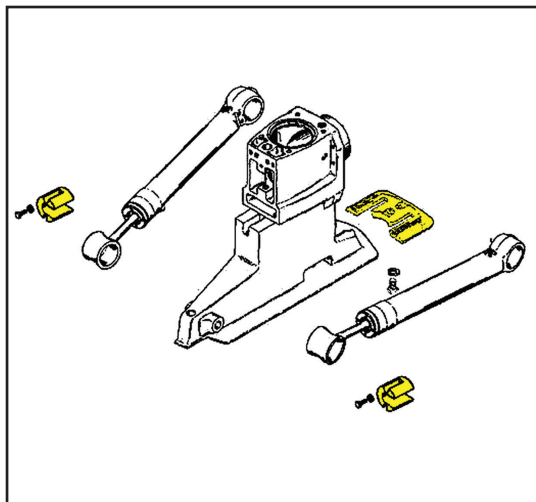

*The Quality
Choice*

INSTALLATION • INSTALACIÓN

Model 95061

INCLUDES • INCLUYE • INCLUDE

- Collar anode for trim rams (2)

- Anode plate for top of ventilation plate (1)

- Skeg for ventilation plate (1)

(Screws Included)

The Quality Choice

INSTALLATION • INSTALACIÓN

Model 95071

INCLUDES • INCLUYE • INCLUDE

- Collar anode for trim rams (2)

- Anode plate for top of ventilation plate (1)

- Skeg for ventilation plate (1)

(Screws Included)