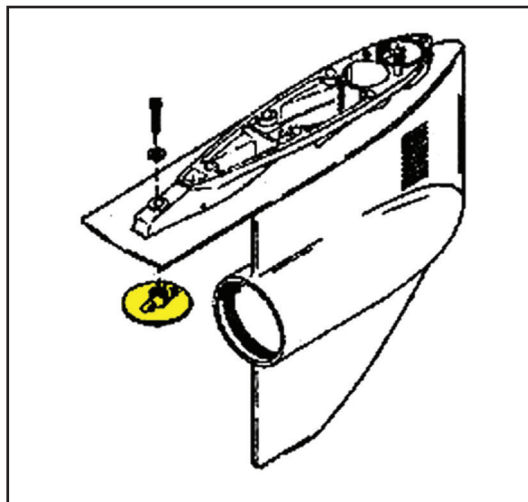

*The Quality
Choice*

INSTALLATION • INSTALACIÓN

Model 95061

INCLUDES • INCLUYE • INCLUDE

- Collar anode for trim rams (2)

- Anode plate for top of ventilation plate (1)

- Skeg for ventilation plate (1)

(Screws Included)

7 19249 95061 7

SEACHOICE PRODUCTS

Pompano Beach, FL U.S.A.
Made in Italy • Hecho en Italia • Fait en Italie

Manufactured by:

TECNOSEAL

MERCURY BRAVO II-III KIT

FOR FRESHWATER ONLY • PARA AGUA DULCE SOLAMENTE • POUR L'EAU DOUCE UNIQUEMENT

The Quality Choice

INSTALLATION • INSTALACIÓN

Model 95071

INCLUDES • INCLUYE • INCLUDE

- Collar anode for trim rams (2)

- Anode plate for top of ventilation plate (1)

- Skeg for ventilation plate (1)

(Screws Included)